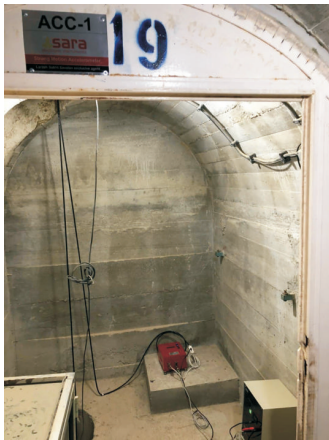

Borehole seismic array

Seismic stations

Modal analysis

Strong motion DAM monitoring

SS08 - 120"-100Hz broad band seismometer

Surface small-aperture array

Strong motion network - Turkey

SARA electronic instruments s.r.l.
your reliable and friendly partner in
earthquake monitoring and
geophysical exploration