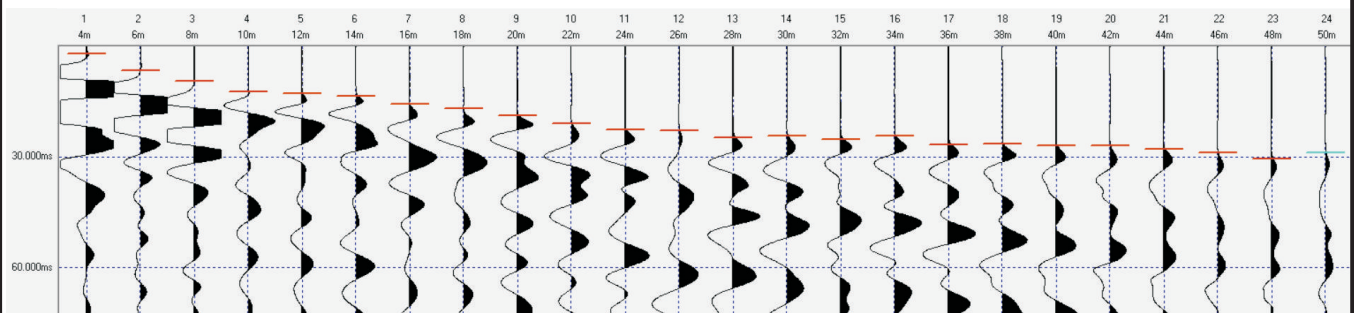

robustness quality price

www.sara.pg.it

contact us at: info@sara.pg.it
or by telephone: +39 075 5051014

Weak motion sensor and
microtremor (HVSR)
Nodal systems - Terrabot

Geophysical exploration software

DoReMi - digital telemetry exploration seismograph