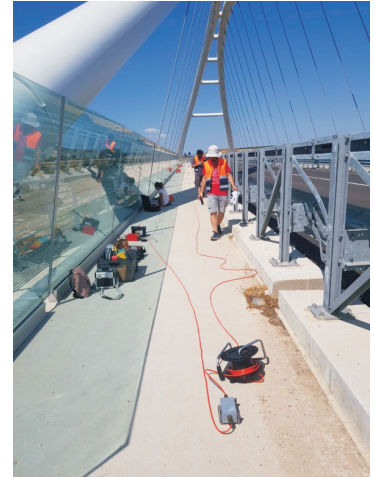

Borehole seismic array

Seismic stations

Modal analysis

Strong motion DAM monitoring

SS08 - 120"-100Hz broad band seismometer

Surface small-aperture array

Strong motion network - Turkey

SARA electronic instruments s.r.l.
your reliable and friendly partner in
earthquake monitoring and
geophysical exploration