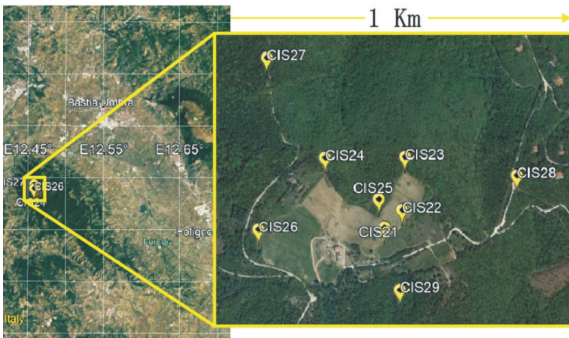

Borehole seismic array

Seismic stations

Modal analysis

Strong motion DAM monitoring

SS08 - 120"-100Hz broad band seismometer

Surface small-aperture array

Strong motion network - Turkey

SARA electronic instruments s.r.l.
your reliable and friendly partner in
earthquake monitoring and
geophysical exploration