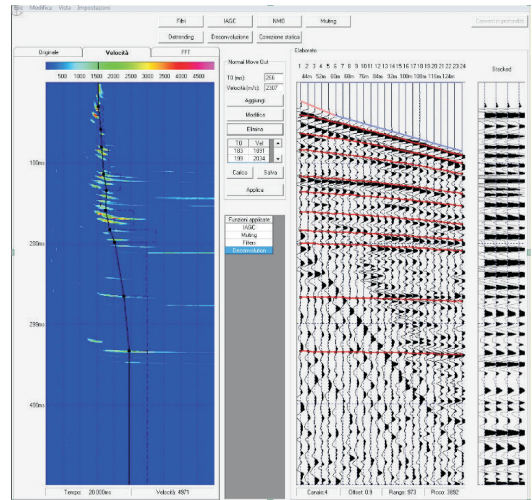

Borehole seismic array

Seismic stations

Modal analysis

Strong motion DAM monitoring

SS08 - 120"-100Hz broad band seismometer

Surface small-aperture array

Strong motion network - Turkey

SARA electronic instruments s.r.l.
your reliable and friendly partner in
earthquake monitoring and
geophysical exploration

robustness quality price

www.sara.pg.it

contact us at: info@sara.pg.it
or by telephone: +39 075 5051014

Weak motion sensor and
microtremor (HVSR)
Nodal systems - Terrabot

Geophysical exploration software

DoReMi - digital telemetry exploration seismograph