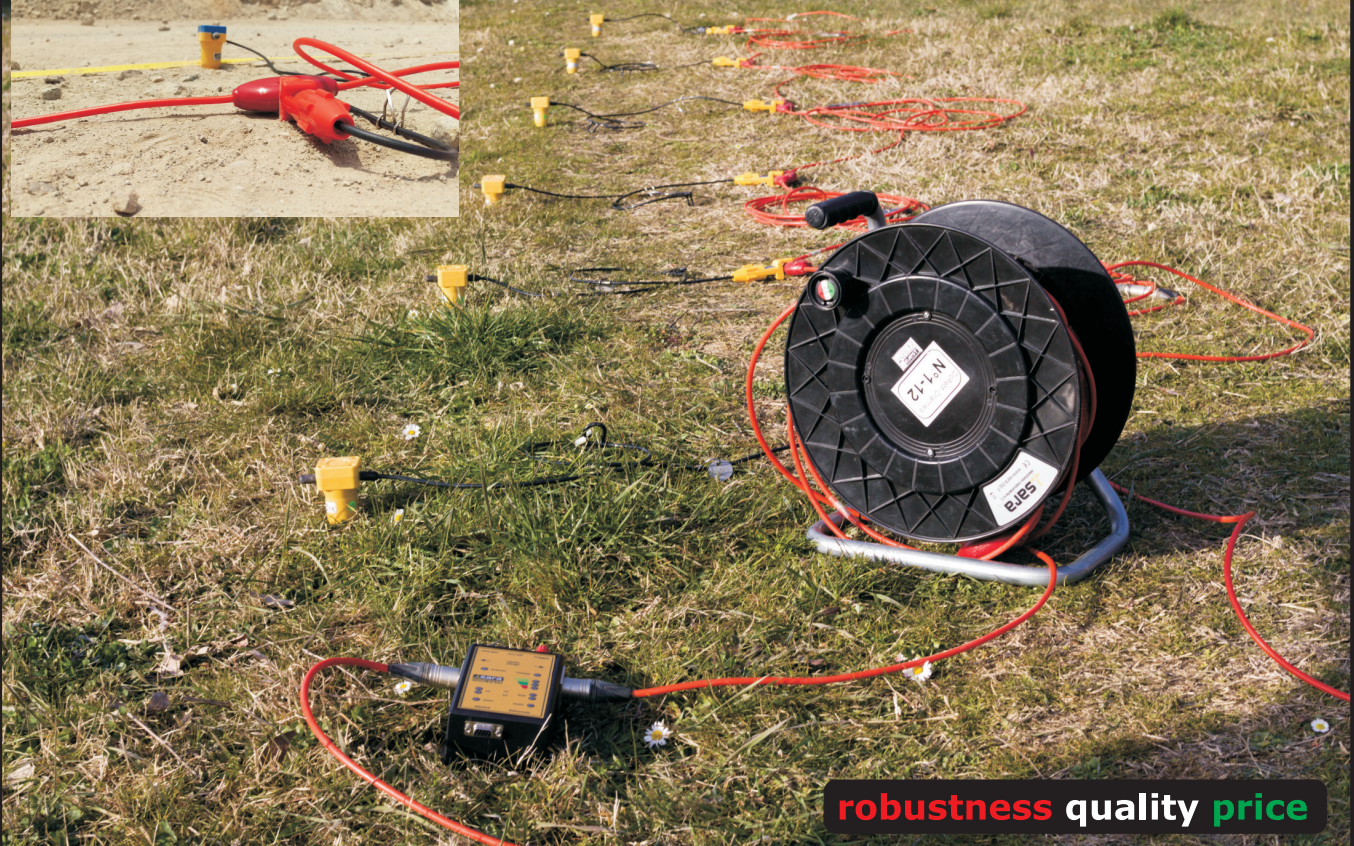

DoReMi - digital telemetry exploration seismograph