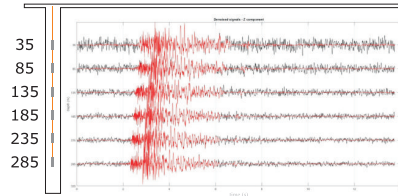

Borehole seismic array

Seismic stations

Modal analysis

Strong motion DAM monitoring

SS08 - 120"-100Hz broad band seismometer

Surface small-aperture array

Strong motion network - Turkey

SARA electronic instruments s.r.l.
your reliable and friendly partner in
earthquake monitoring and
geophysical exploration